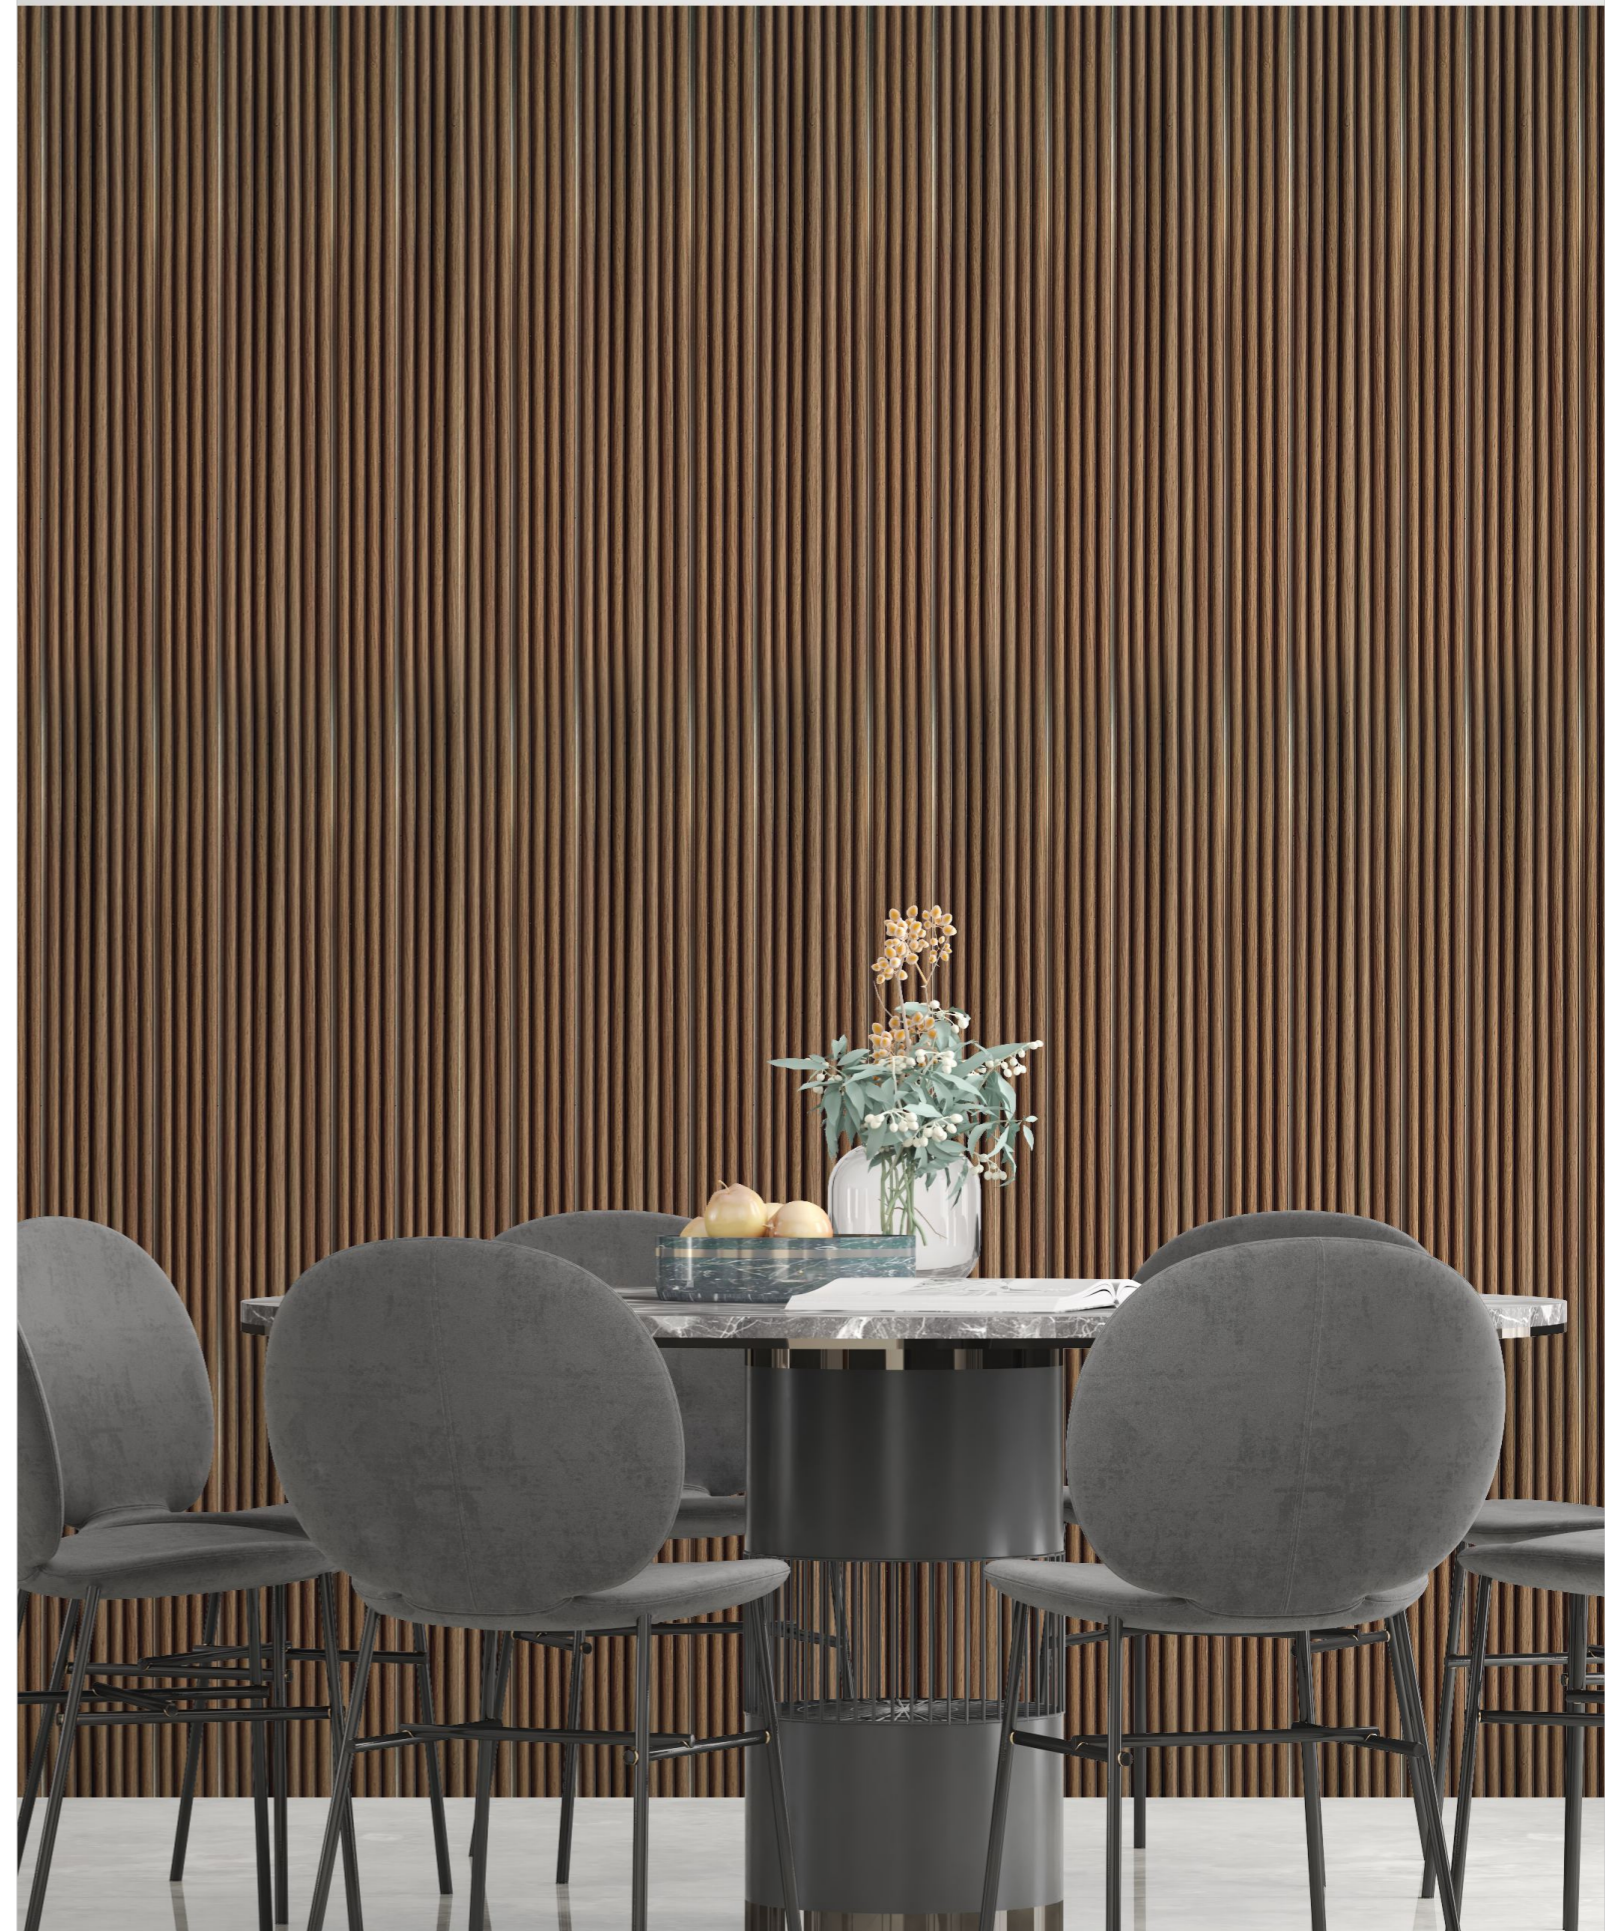

SIZE : **5** Inch X **8 & 9** Feet | Thickness : **10 mm** (Approx)