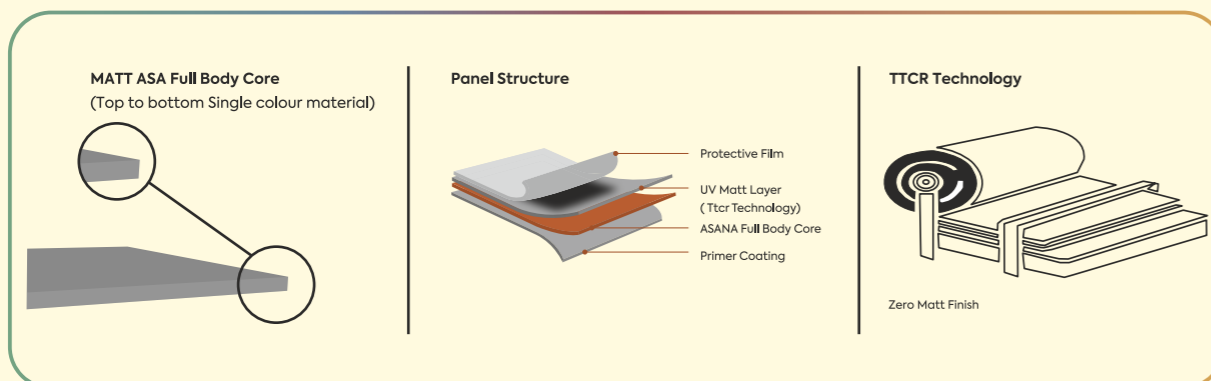

ASANA's ASA Decor Sheets exemplify premium wall coverings, merging advanced technology with superior aesthetics. Crafted from Acrylonitrile Styrene Acrylate (ASA), these sheets offer exceptional durability and style.

ASA, a high-performance thermoplastic, provides outstanding resistance to UV radiation, moisture, and temperature variations. ASANA harnesses these properties to create decor sheets that excel in both form and function, offering a wide range of designs from subtle to bold.