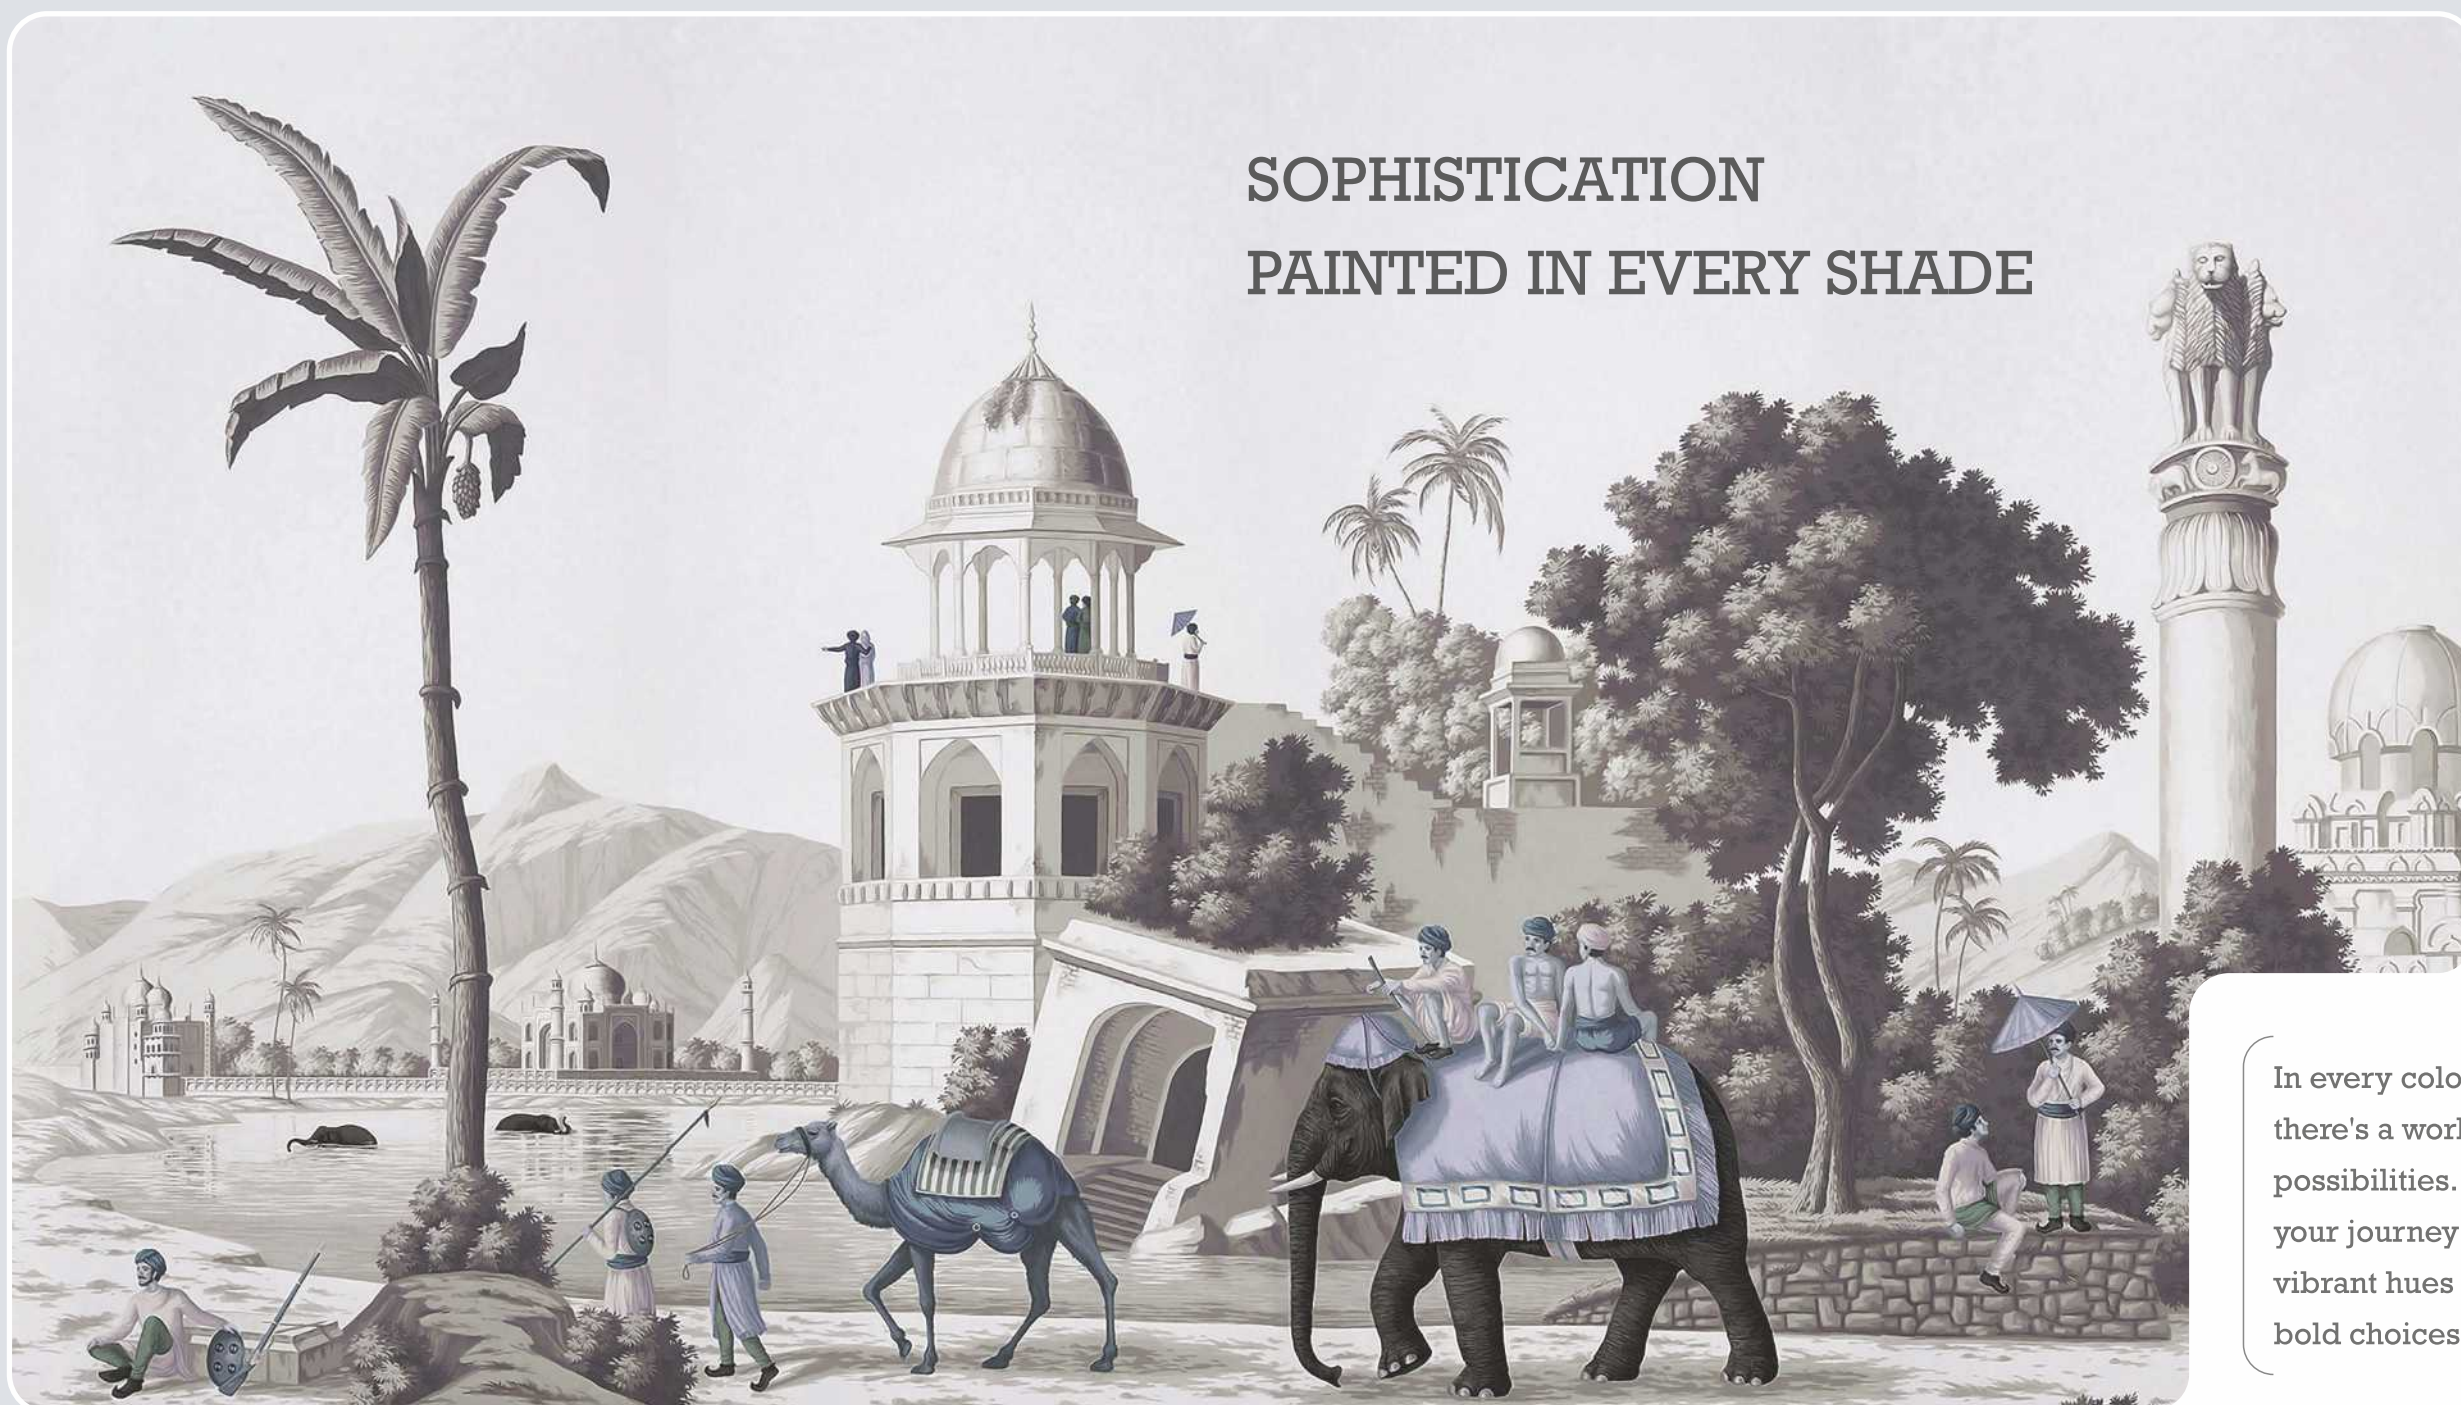

SOPHISTICATION
PAINTED IN EVERY SHADE

In every color,
there's a world of
possibilities. Paint
your journey with
vibrant hues and
bold choices.

STONE

CHARCOAL GREY

1035-SN

TURKISH BLUE

1045-SN

GLAUCOUS BLUE